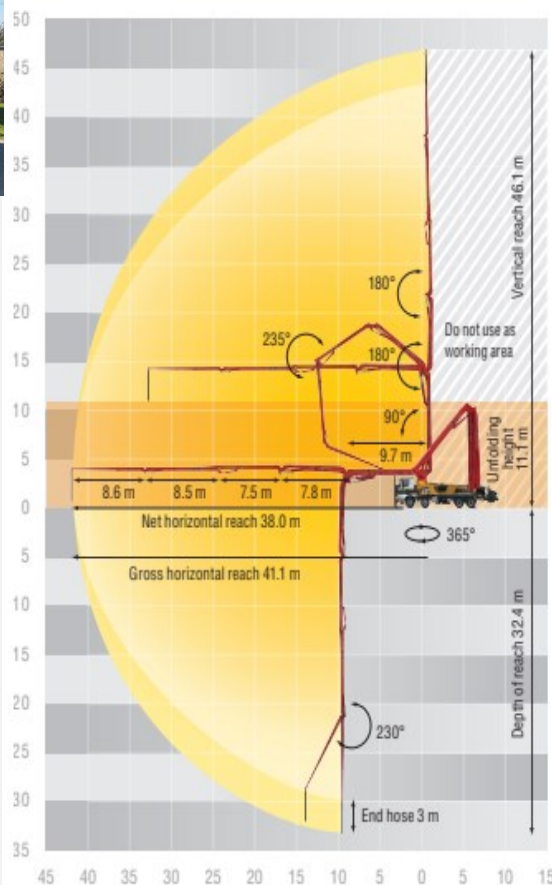

## Putzmeister 47 MB

47m 41m 160m<sup>3</sup>/hr

Enjoy long reach with smart design with the 47mb Putzmeister. This five-section Z-Fold boom manoeuvres in, over and around obstacles for efficient concrete placement in difficult to reach places, yet still provides great vertical and horizontal reach.

### Working Range Visual:

### Technical Details:

Delivery Cylinder	250mm
Delivery Stroke	2100mm
Output	Max 160m <sup>3</sup> /h
Delivery pressure	85 Bar
Strokes per minute	31
Weight	37000Kg
Vertical reach	47m
Horizontal reach	41m
Front outrigger loading	245kN
Rear outrigger loading	250kN
Boom unfold height	9800mm
Length	11850mm approx.
Width	2800mm + wing mirrors
Width full rig front set up	9500mm
Width full rig rear set up	10500mm
Width short rig front one side	6000mm
(boom cannot operate over cab)	
Width short rig rear one side	7000mm
(boom cannot operate over cab)	