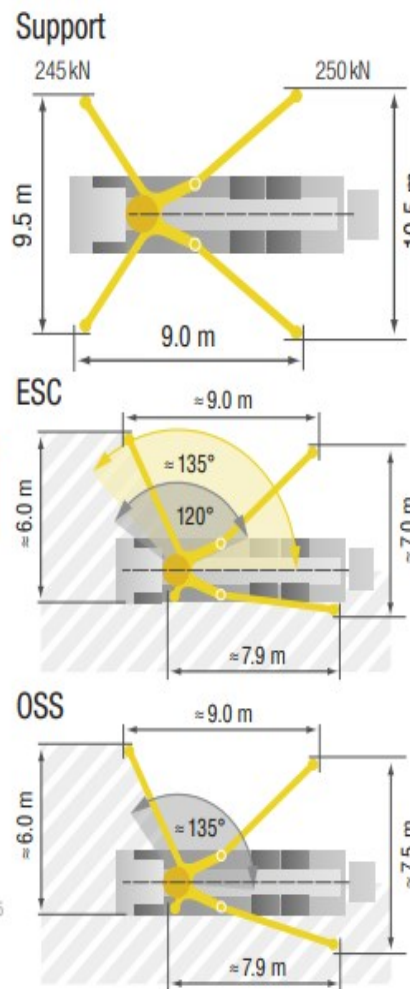

## Putzmeister 47 MB

47m 41m 160m<sup>3</sup>/hr

Enjoy long reach with smart design with the 47mb Putzmeister. This five-section Z-Fold boom manoeuvres in, over and around obstacles for efficient concrete placement in difficult to reach places, yet still provides great vertical and horizontal reach.

### Working Range Visual:

### Technical Details:

Delivery Cylinder	250mm
Delivery Stroke	2100mm
Output	Max 160m <sup>3</sup> /h
Delivery pressure	85 Bar
Strokes per minute	31
Weight	37000Kg
Vertical reach	47m
Horizontal reach	41m
Front outrigger loading	245kN
Rear outrigger loading	250kN
Boom unfold height	9800mm
Length	11850mm approx.
Width	2800mm + wing mirrors
Width full rig front set up	9500mm
Width full rig rear set up	10500mm
Width short rig front one side	6000mm
(boom cannot operate over cab)	
Width short rig rear one side	7000mm
(boom cannot operate over cab)	